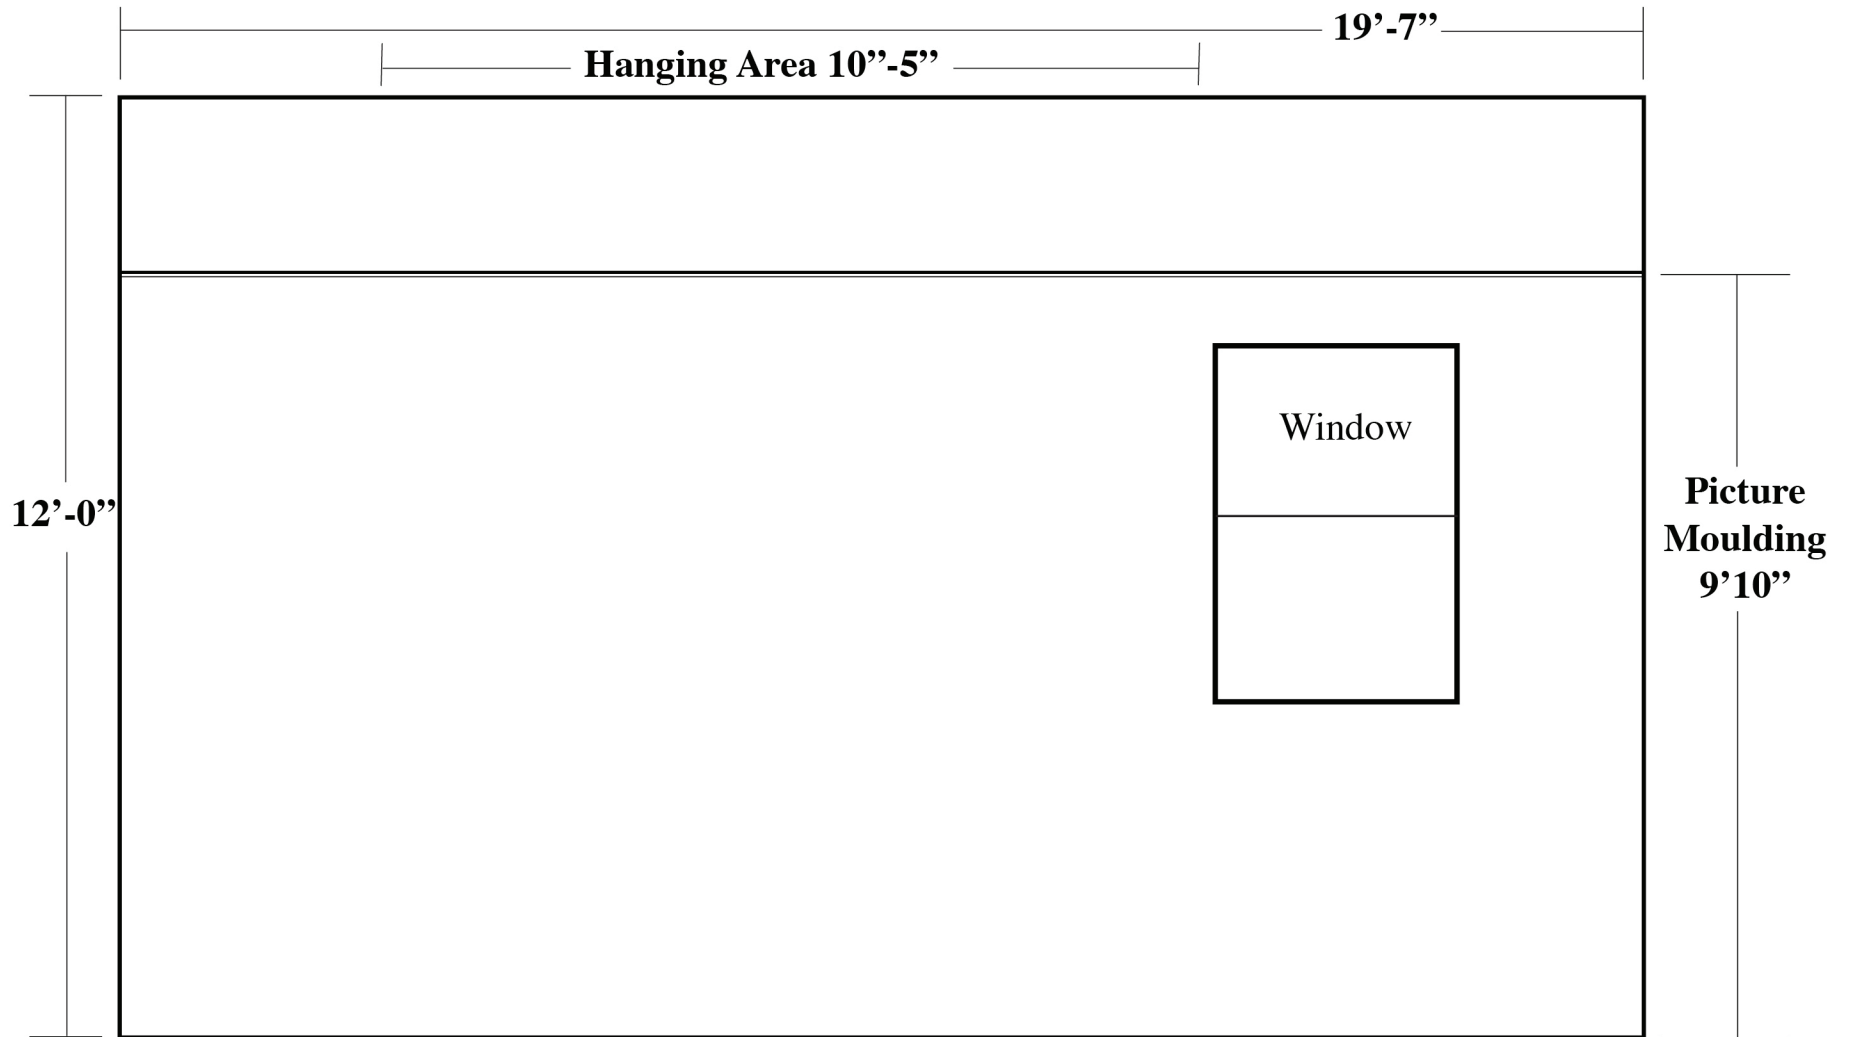

Frank Bette Center for the Arts
Signature Gallery
 Floor Plan
(not to perfect Scale)

Frank Bette Center for the Arts
Signature Gallery
 East Wall Elevation
(not to perfect Scale)

Frank Bette Center for the Arts
Signature Gallery
North Wall Elevation
(not to perfect Scale)

Frank Bette Center for the Arts
Signature Gallery
 West Wall Elevation
(not to perfect Scale)

Frank Bette Center for the Arts
Signature Gallery
 South Wall Elevation
(not to perfect Scale)