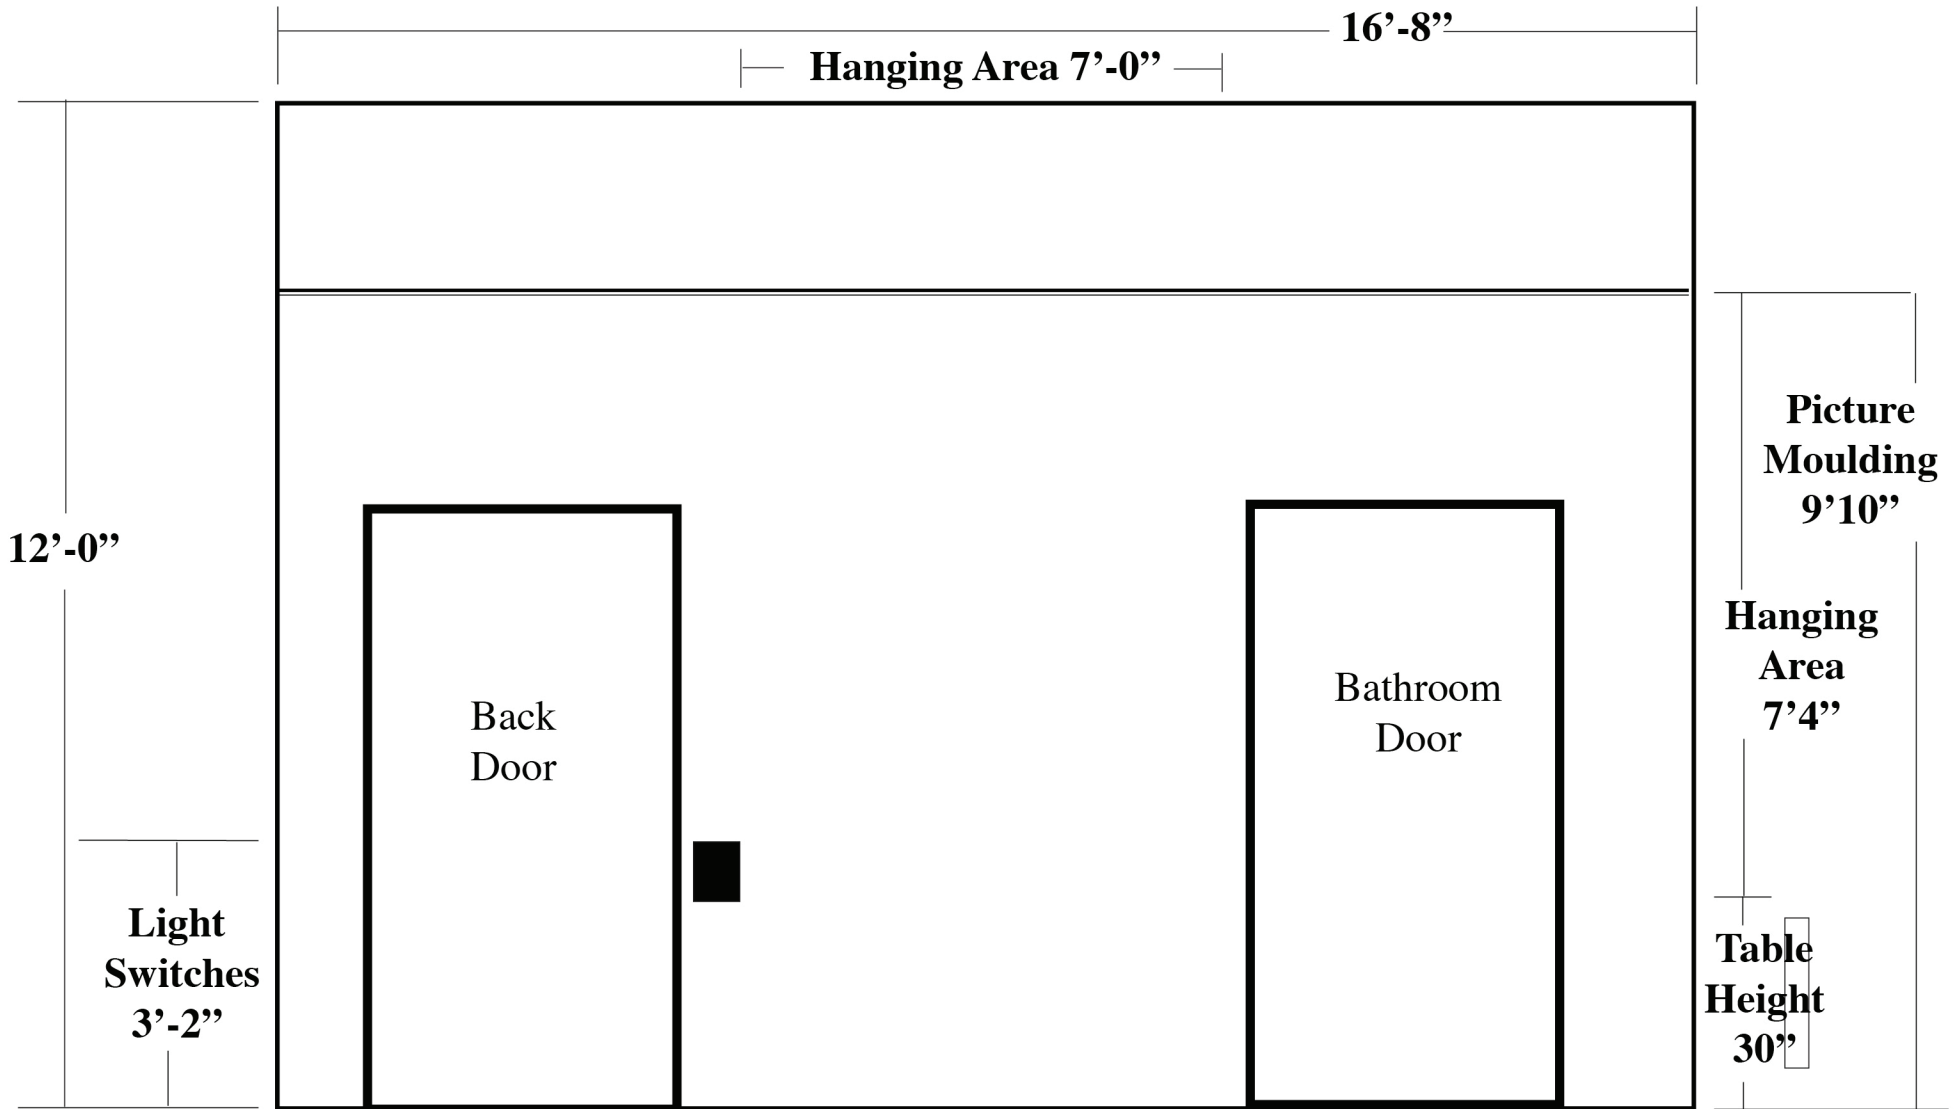

Frank Bette Center for the Arts
Signature Gallery
 Floor Plan
(not to perfect Scale)

Frank Bette Center for the Arts
Signature Gallery
 East Wall Elevation
(not to perfect Scale)

Frank Bette Center for the Arts
Signature Gallery
North Wall Elevation
(not to perfect Scale)

Frank Bette Center for the Arts
Signature Gallery
 West Wall Elevation
(not to perfect Scale)

Frank Bette Center for the Arts
Signature Gallery
 South Wall Elevation
(not to perfect Scale)