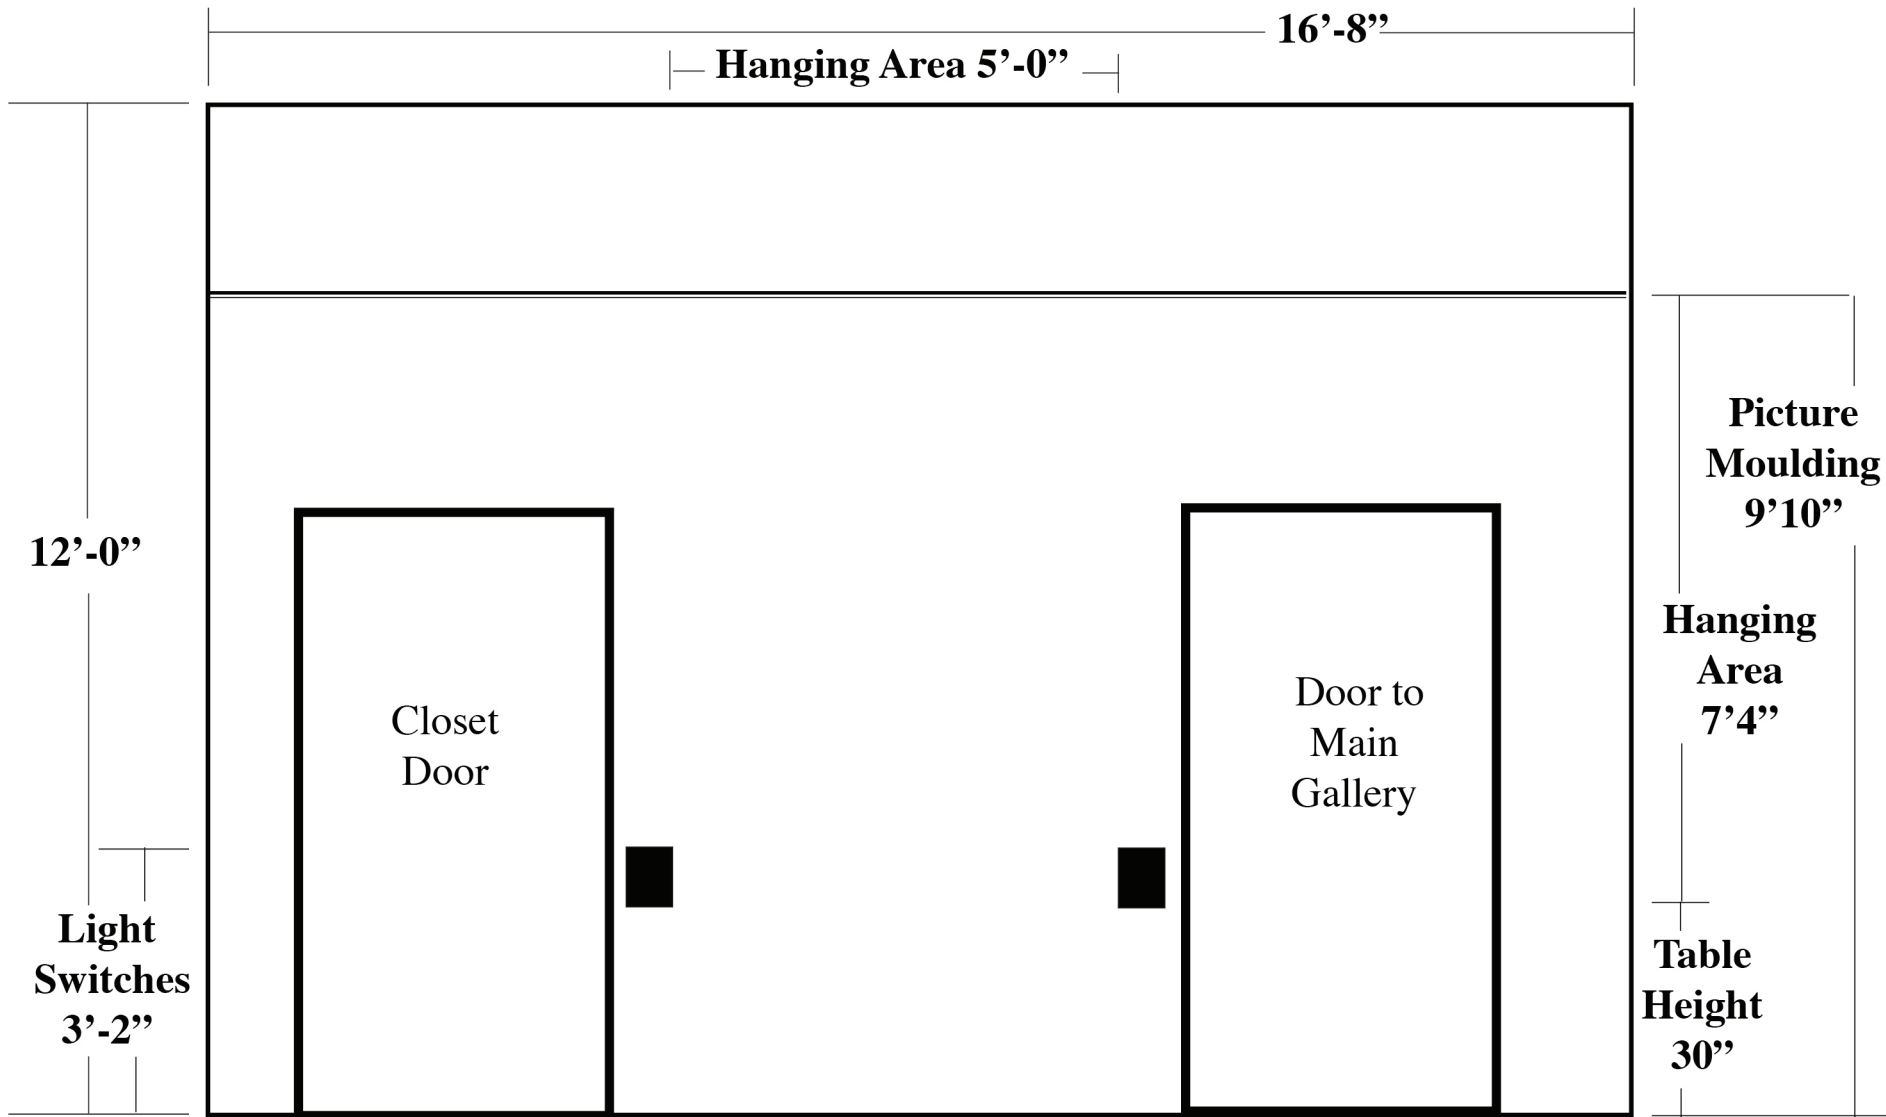

Frank Bette Center for the Arts
Signature Gallery
 Floor Plan
(not to perfect Scale)

Frank Bette Center for the Arts
Signature Gallery
 East Wall Elevation
(not to perfect Scale)

Frank Bette Center for the Arts
Signature Gallery
North Wall Elevation
(not to perfect Scale)

Frank Bette Center for the Arts
Signature Gallery
 West Wall Elevation
(not to perfect Scale)

Frank Bette Center for the Arts
Signature Gallery
 South Wall Elevation
(not to perfect Scale)