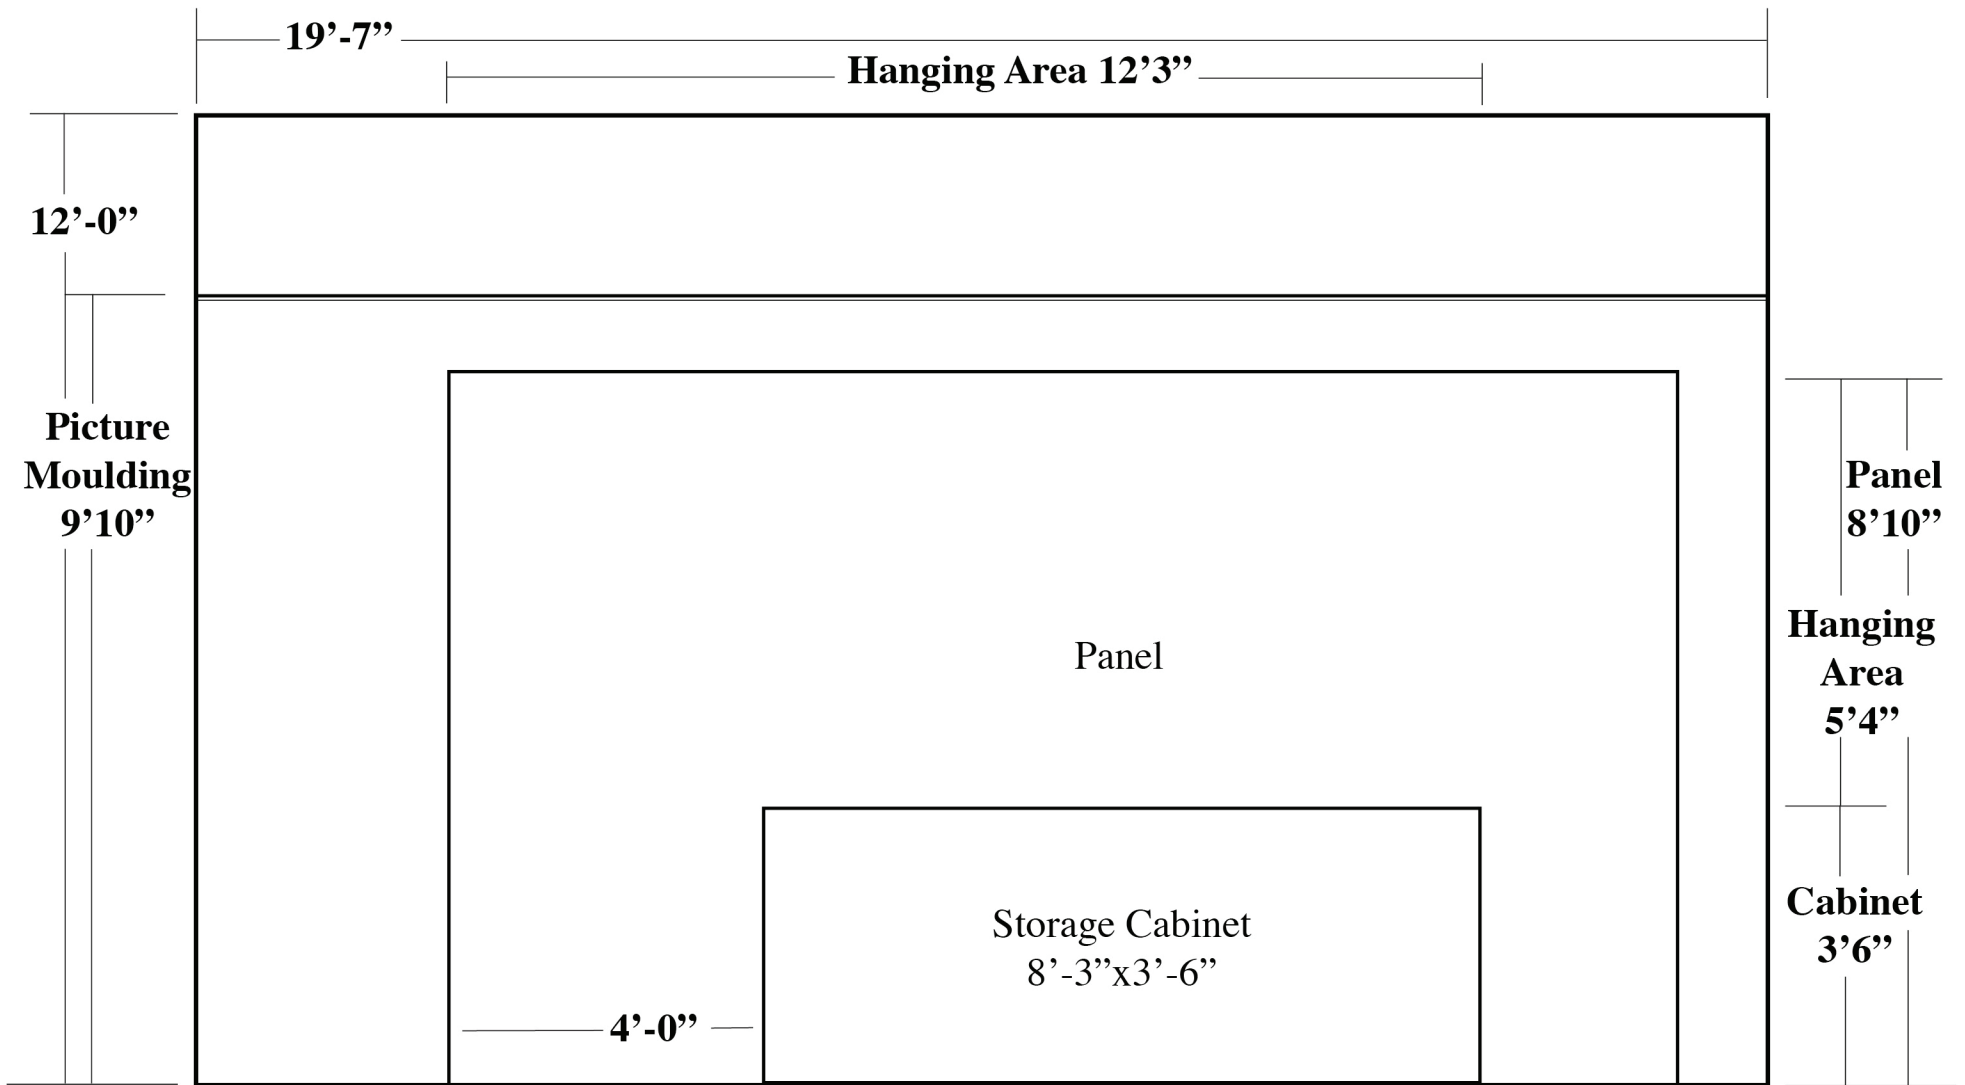

Frank Bette Center for the Arts
Signature Gallery
 Floor Plan
(not to perfect Scale)

Frank Bette Center for the Arts
Signature Gallery
 East Wall Elevation
(not to perfect Scale)

Frank Bette Center for the Arts
Signature Gallery
North Wall Elevation
(not to perfect Scale)

Frank Bette Center for the Arts
Signature Gallery
 West Wall Elevation
(not to perfect Scale)

Frank Bette Center for the Arts
Signature Gallery
 South Wall Elevation
(not to perfect Scale)